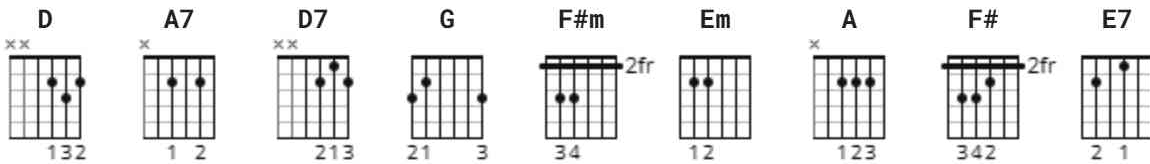

Dont Chords by Elvis Presley

Description: Complete chords and lyrics / original key.

Difficulty: beginner

Tuning: E A D G B E

CHORDS

Don't

Written by Jerry Leiber / Mike Stoller

Released in January 1958

A7 x-0-2-0-2-0

[Verse 1]

D A7 D7 G
Don't, don't, that's what you say
A7 D F#m Em A7
Each time that I hold you this way,
D D7 G
When I feel like this and I want to kiss you,
Em A D Em A
baby, don't say don't.

[Verse 2]

D A7 D7 G
Don't, don't leave my embrace
A7 D F#m Em A7
For here in my arms is your place
D D7 G
When the night grows cold and I want to hold you,
Em A D D7
baby, don't say don't.

[Chorus]

G F# G A D
If you think that this is just a game
D7
I'm playing
E7
If you think that I don't mean
A7 E7 A7
Ev'ry word I'm saying

[Verse 3]

D A7 D7 G
Don't, don't, don't feel that way

A7 D F#m Em A7
I'm your love and yours I will stay
D
This you can believe
D7 G
I will never leave you
Em A D
Heaven knows I won't
Em A7 D G D
Baby, don't say don't
(Don't, please, don't)